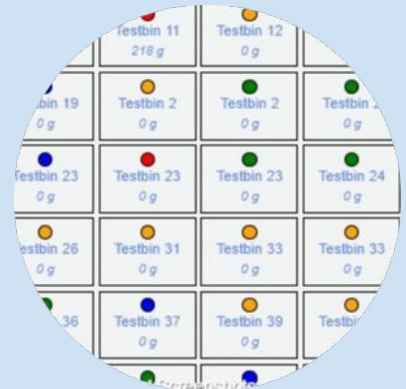

SmartScale Controller ROI

Product images:

Characteristic	Value	Unit of measure
Dimensions overall	197 x 116 x 47	mm
Material	ABS	
Touch screen	7	inch
Power	5V USB-C	V
Weight	125	g

Unique features:

- Wifi or network connection
- Touch screen user interface
- Remote updates
- Optional camera

Application Areas:

- Works with ROI scales